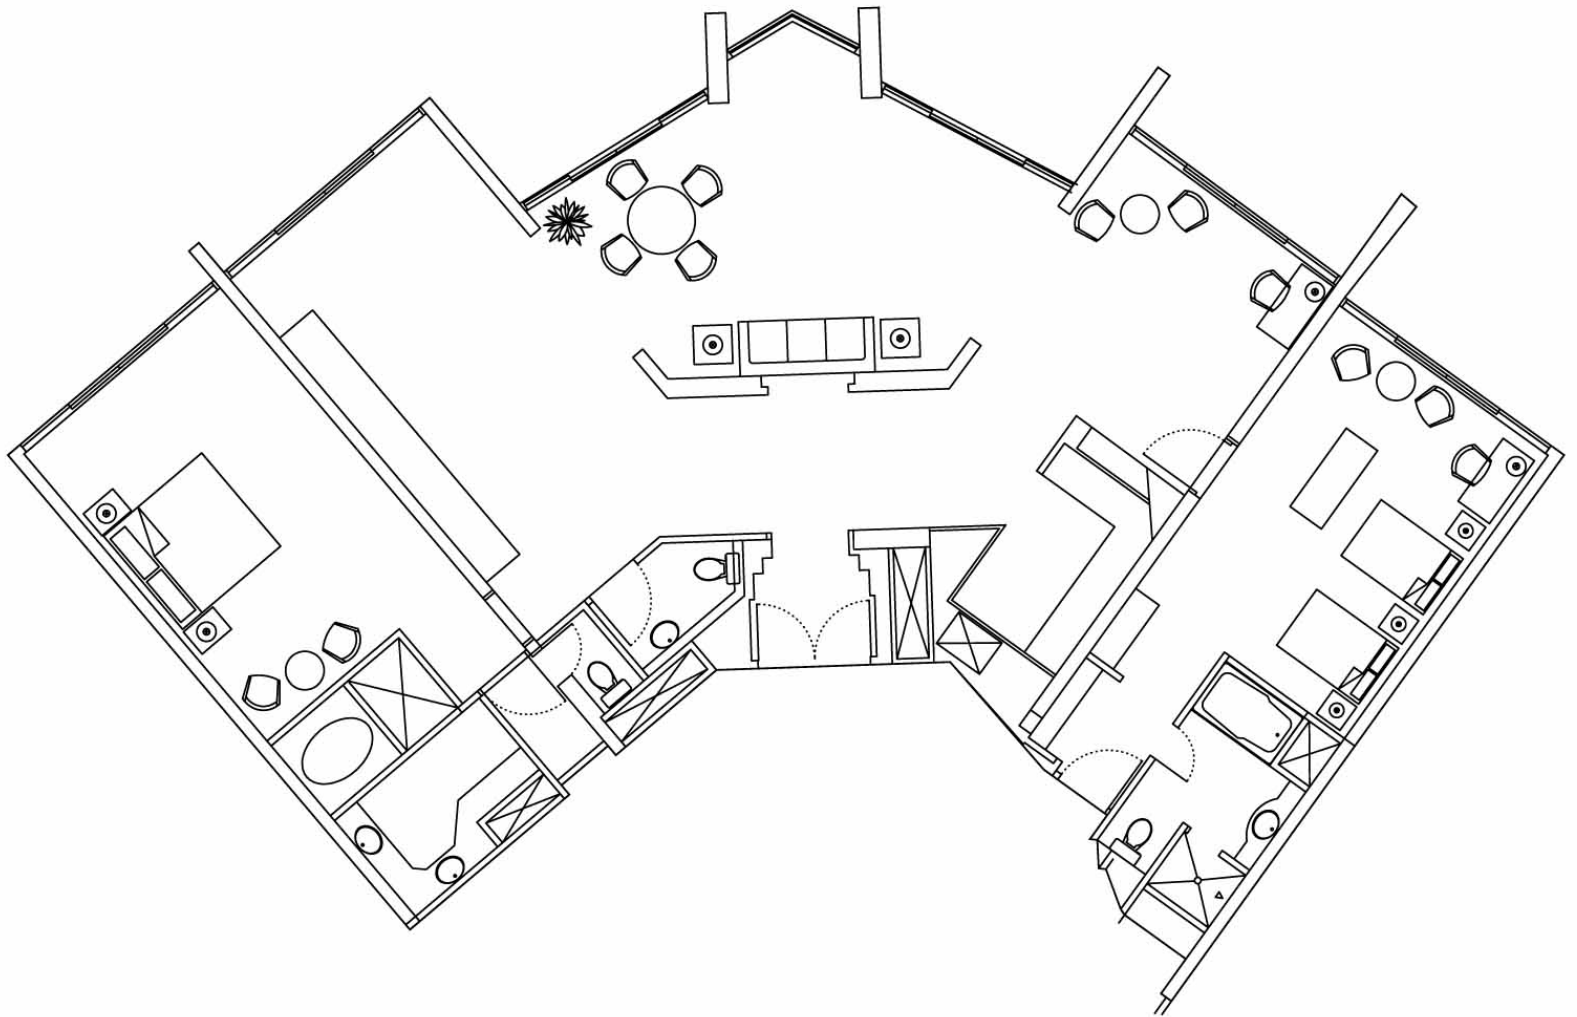

HAWAII PRINCE HOTEL WAIKIKI

AND GOLF CLUB

HAWAII PRINCE HOTEL WAIKIKI

ROYAL SUITE
Two Bedroom, Two Bath
2,038 Square Feet