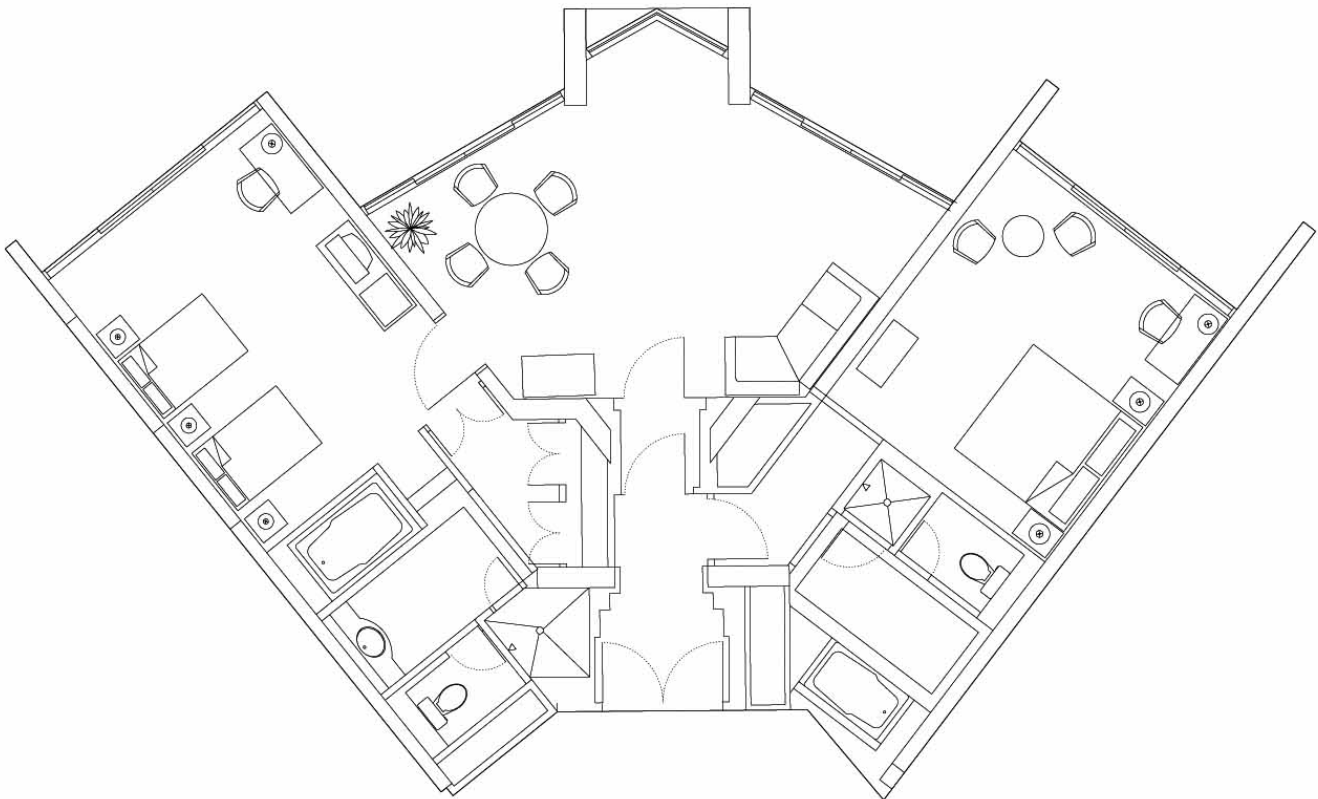

HAWAII PRINCE HOTEL WAIKIKI

AND GOLF CLUB

HAWAII PRINCE HOTEL WAIKIKI

Two Bedroom Prince Suite
Two Bath, Ala Moana Tower
1,221 Square Feet