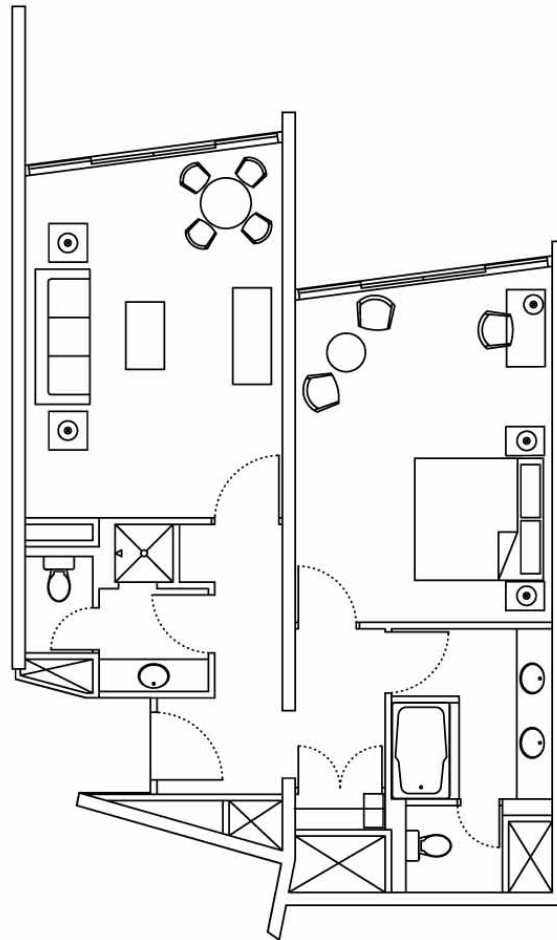

HAWAII PRINCE HOTEL WAIKIKI

AND GOLF CLUB

HAWAII PRINCE HOTEL WAIKIKI

One Bedroom, ALA MOANA SUITE
(Two Bath Ala Moana Tower)
839 Square Ft.