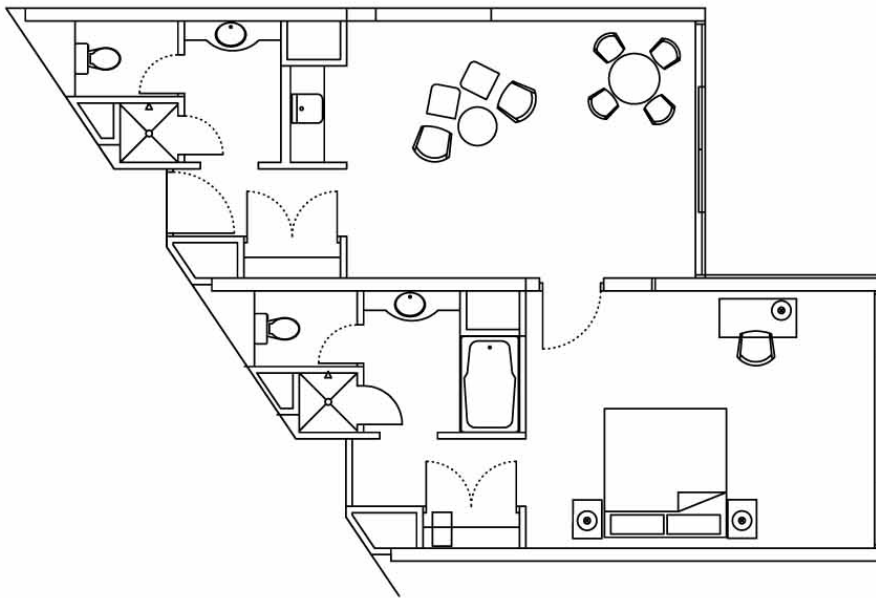

HAWAII PRINCE HOTEL WAIKIKI

AND GOLF CLUB

HAWAII PRINCE HOTEL WAIKIKI

LANAI SUITE
(1-Bedroom And Lanai)
839 Square Ft.