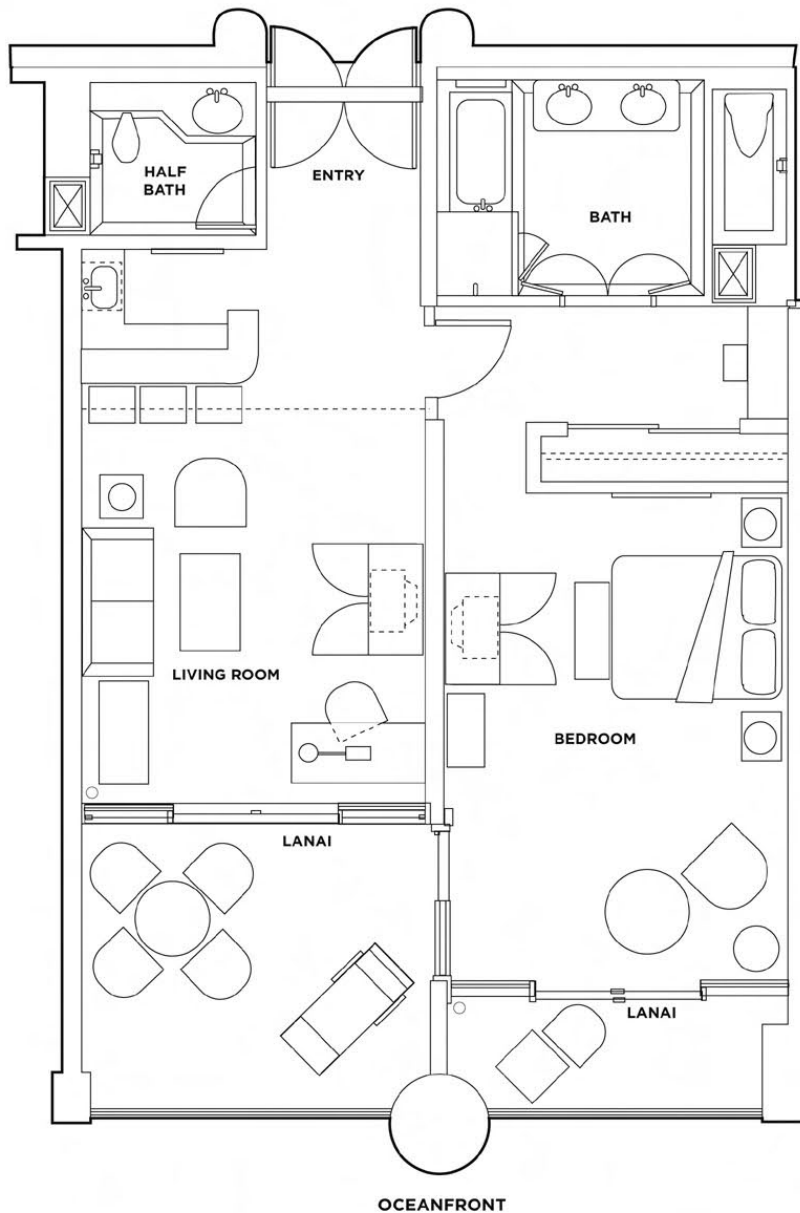

# HAPUNA BEACH PRINCE HOTEL

ISLAND OF HAWAII

Total: 1,230 Sq. Ft.

## HAPUNA BEACH PRINCE HOTEL

SUITE

AVAILABLE IN 1 KING OR 2 QUEEN BEDS